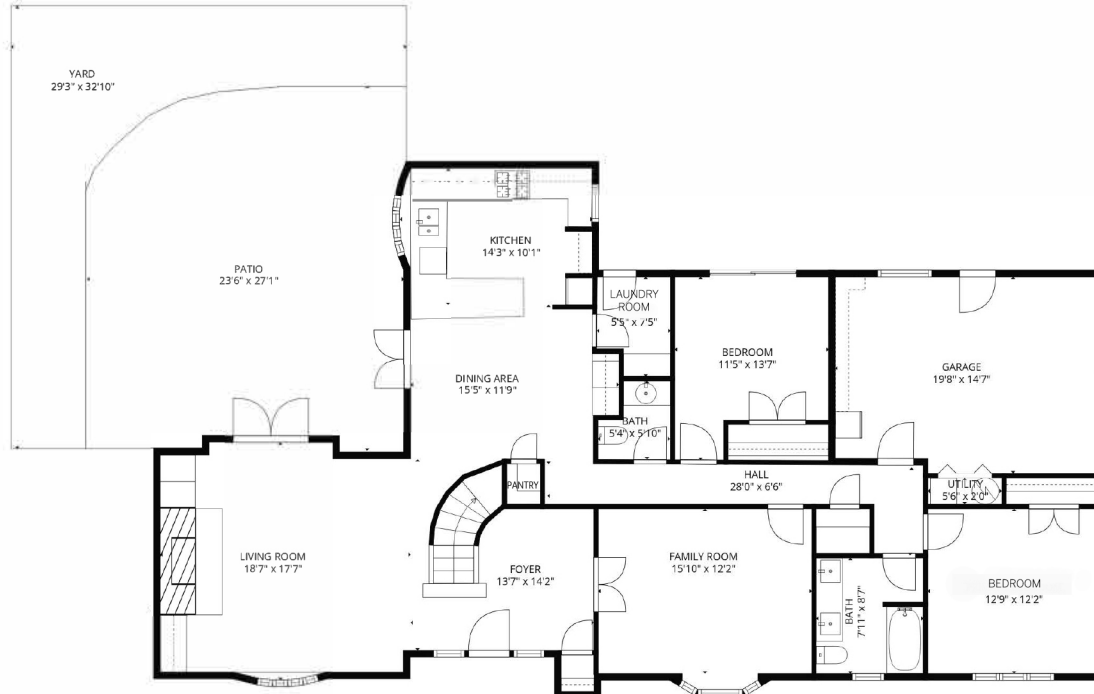

2nd floor

1st floor

TOTAL: 2304 sq. ft

1st floor: 1606 sq. ft, 2nd floor: 698 sq. ft

EXCLUDED AREAS: PATIO: 594 sq. ft, GARAGE: 278 sq. ft.